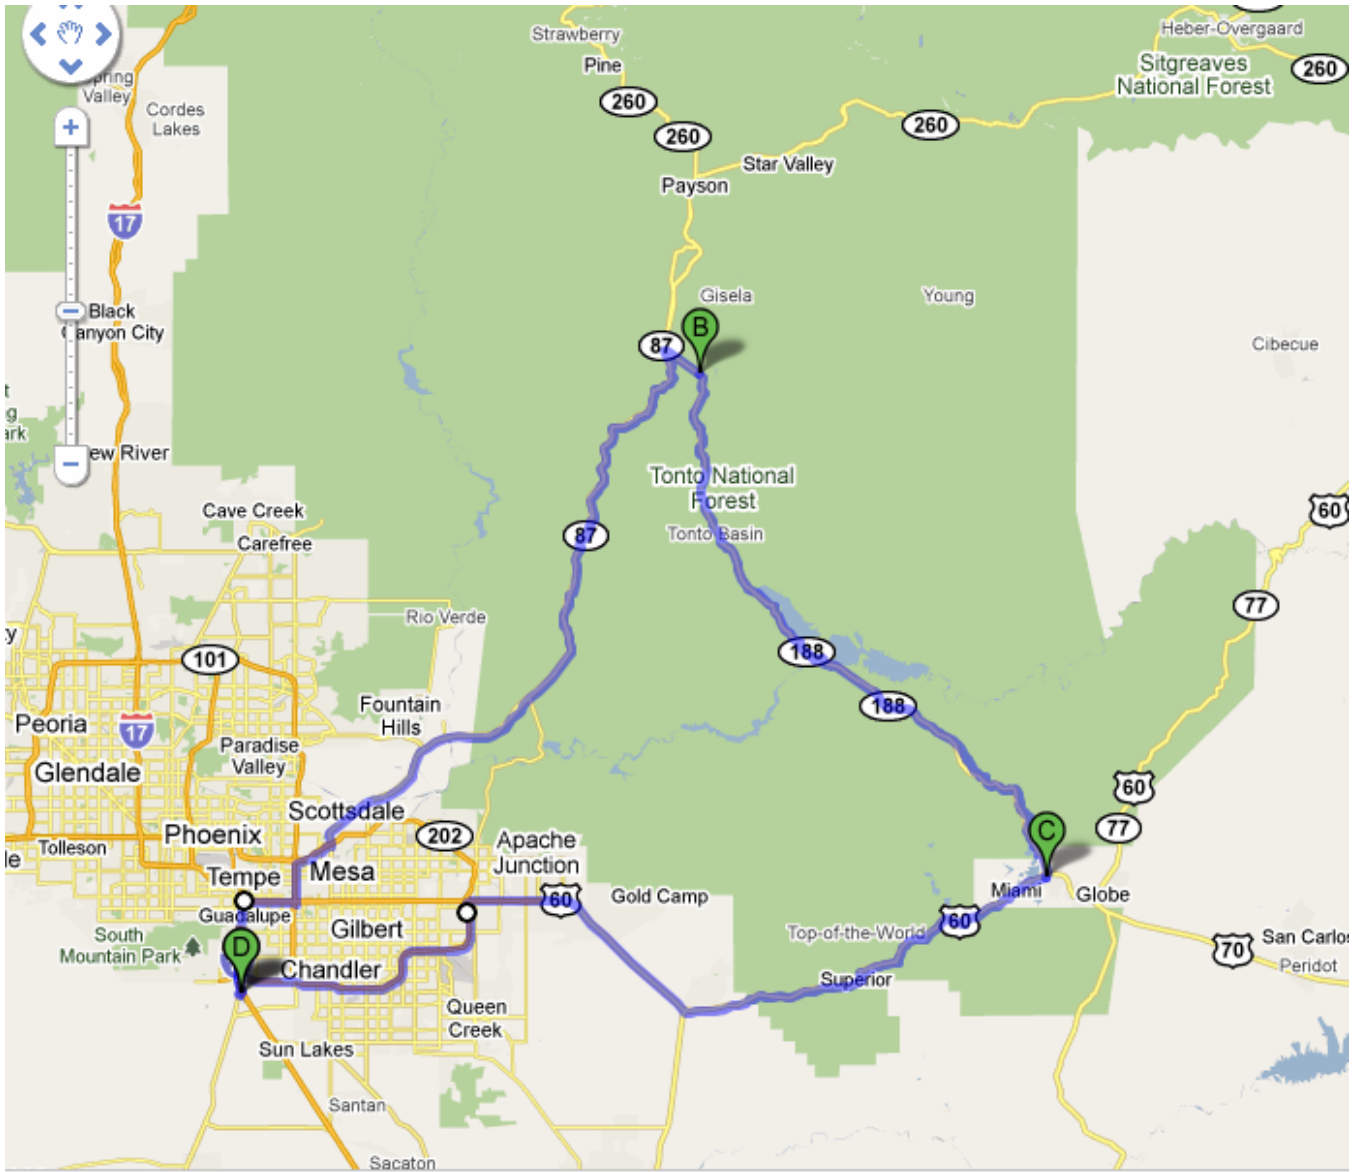

Map

Directions

D	Start at 5550 W Wild Horse Pass Rd, Chandler, AZ 85246	
1	Head northeast on AZ-347/W Wild Horse Pass Blvd (about 1 min)	0.3 miles
2	Turn left to merge onto I-10 W (about 7 minutes)	6.7 miles
3	Take exit 154 to merge onto US-60 E (about 6 minutes)	4.9 miles
4	Take exit 176B for AZ-101 Loop (about 1 minute)	0.6 miles
5	Merge onto AZ-101 N (about 3 minutes)	2.7 miles
6	Take exit 51 to merge onto AZ-202 Loop E (about 4 minutes)	3.5 miles
7	Take exit 13 to merge onto AZ-87/N Country Club Dr (about 1 minute)	0.5 miles
8	Turn left to stay on AZ-87/N Country Club Dr Continue to follow AZ-87 (about 1 hour 4 minutes)	57.7 miles
9	Turn right at AZ-188 (about 5 minutes)	3.3 miles
B	Jakes Corner, Gila, Arizona	
10	Head southeast on AZ-188 (about 1 hour 45 minutes)	58.7 miles
C	AZ-188 & AZ-60, Miami, Gila, Arizona	
11	Head east on AZ-60/US-60 toward S Russell Rd	30 feet
12	Turn left at Apache Trail/AZ-188/S Russell Rd	39 feet
13	Turn left at US-60 (about 1 hour 2 minutes)	55.2 miles
14	Take exit 190A for AZ-202 (about 2 minutes)	1.8 miles
15	Merge onto AZ-202 Loop S (about 29 minutes)	23.3 miles
16	Take exit 53 to merge onto I-10 E toward Tucson (about 3 minutes)	1.8 miles
17	Take exit 162 to merge onto AZ-347/W Wild Horse Pass Blvd (about 1 minute)	0.6 miles
18	Turn left at AZ-347/S Maricopa Rd	0.1 miles
D	End at 5550 W Wild Horse Pass Rd, Chandler, AZ 85246	