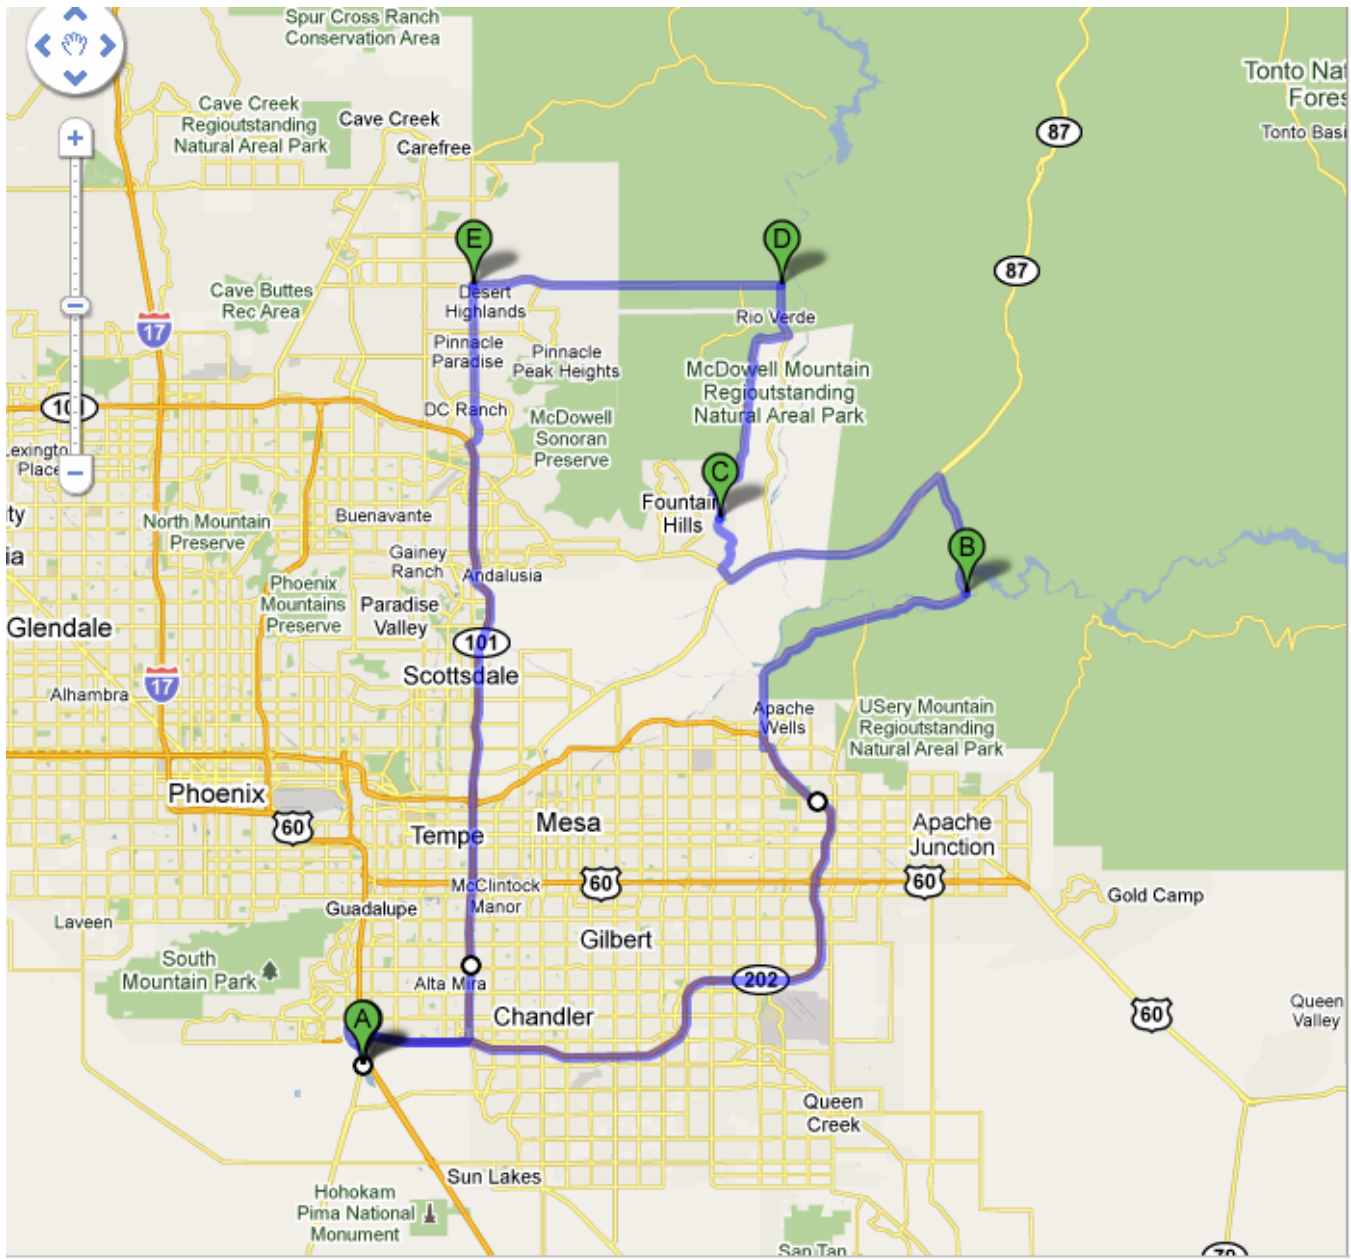

Map

Directions

A	Start at 5550 W Wild Horse Pass Rd, Chandler, AZ 85246	
1	Head northeast on AZ-347/W Wild Horse Pass Blvd (about 1 min)	0.3 miles
2	Turn left to merge onto I-10 W (about 2 minutes)	0.8 miles
3	Take exit 161 for AZ-202 (about 2 minutes)	0.9 miles
4	Merge onto AZ-202 Loop E (about 29 minutes)	30.5 miles