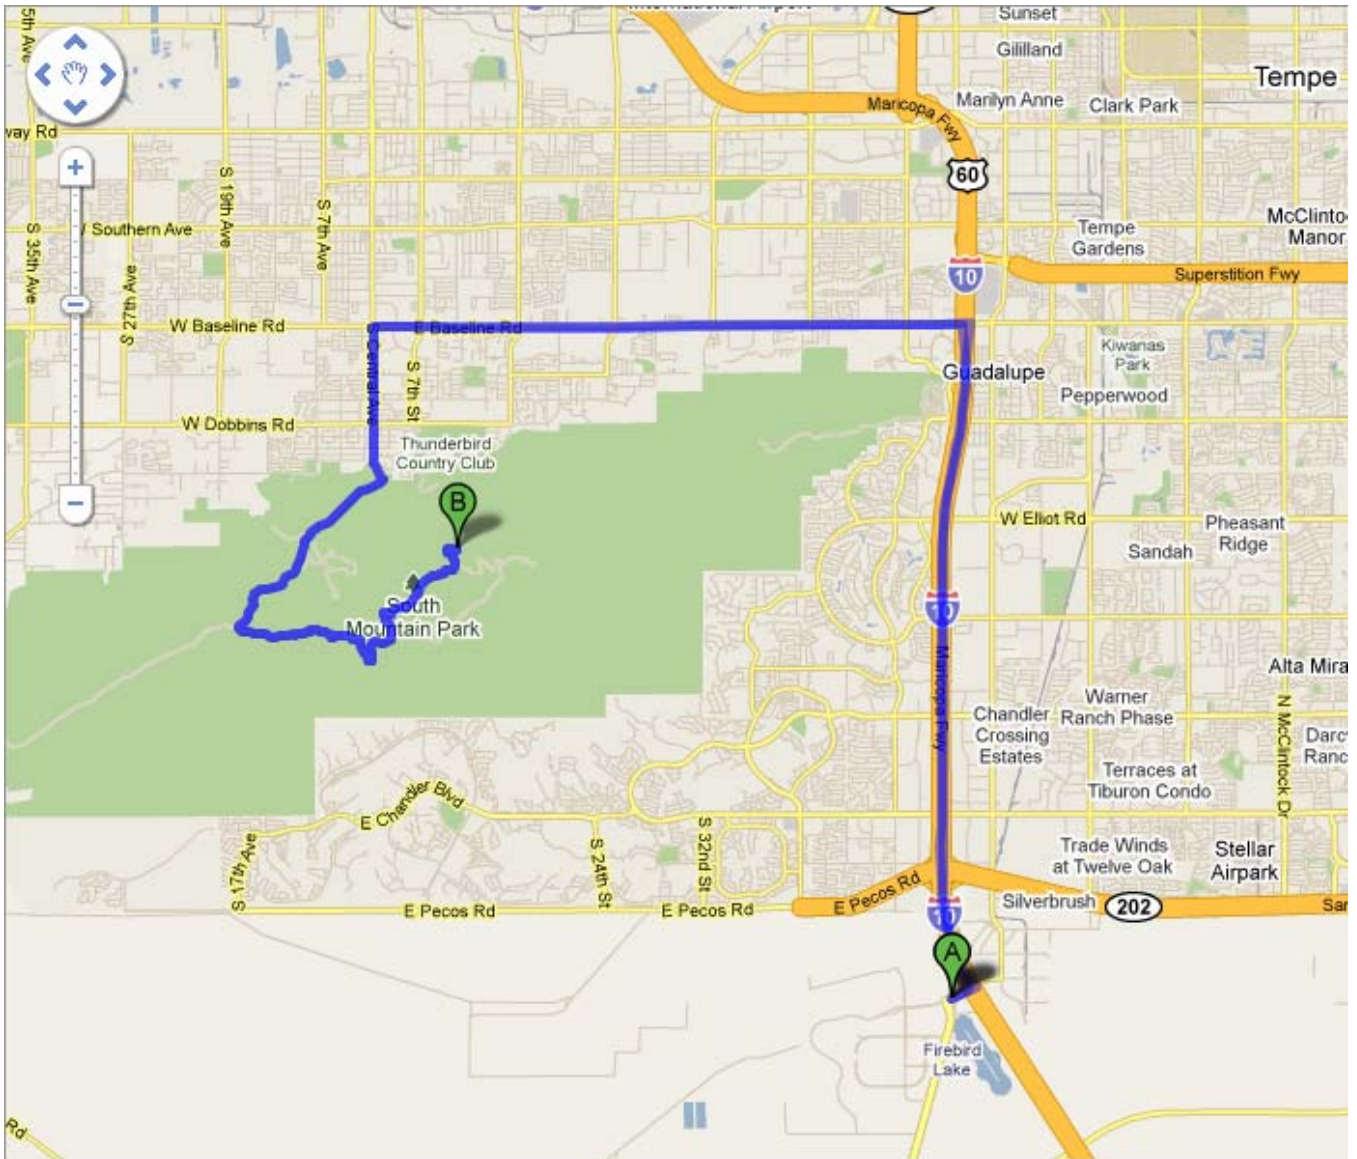

Map

Directions

A	Start at 5550 W Wild Horse Pass Rd, Chandler, AZ 85246	
1	Head northeast on AZ-347/W Wild Horse Pass Blvd (about 1 min)	0.3 miles
2	Turn left to merge onto I-10 W (about 7 minutes)	6.5 miles
3	Take exit 155 for Baseline Rd (about 1 minute)	0.4 miles
4	Turn left at W Baseline Rd (about 12 minutes)	6.1 miles
5	Turn left at S Central Ave (about 8 minutes)	2.5 miles
6	Continue on E Stephen Mather Dr (about 3 minutes)	1.3 miles
7	Slight left at E Telegraph Pass Rd (about 8 minutes)	3.3 miles
8	Continue on N Summit Rd (about 1 minute)	0.4 miles
B	South Mountain Summit	
9	Head west on N Summit Rd toward Buena Vista Rd (about 1 minute)	0.3 miles
10	Continue on E Telegraph Pass Rd (about 8 minutes)	3.3 miles
11	Continue on E Stephen Mather Dr (about 3 minutes)	1.3 miles
12	Continue on S Central Ave (about 7 minutes)	2.5 miles
13	Turn right at E Baseline Rd (about 11 minutes)	6.0 miles
14	Turn right to merge onto I-10 E toward Tucson (about 7 minutes)	6.6 miles
15	Take exit 162 to merge onto AZ-347/W Wild Horse Pass Blvd (about 1 minute)	0.5 miles
A	End at 5550 W Wild Horse Pass Rd, Chandler, AZ 85246	