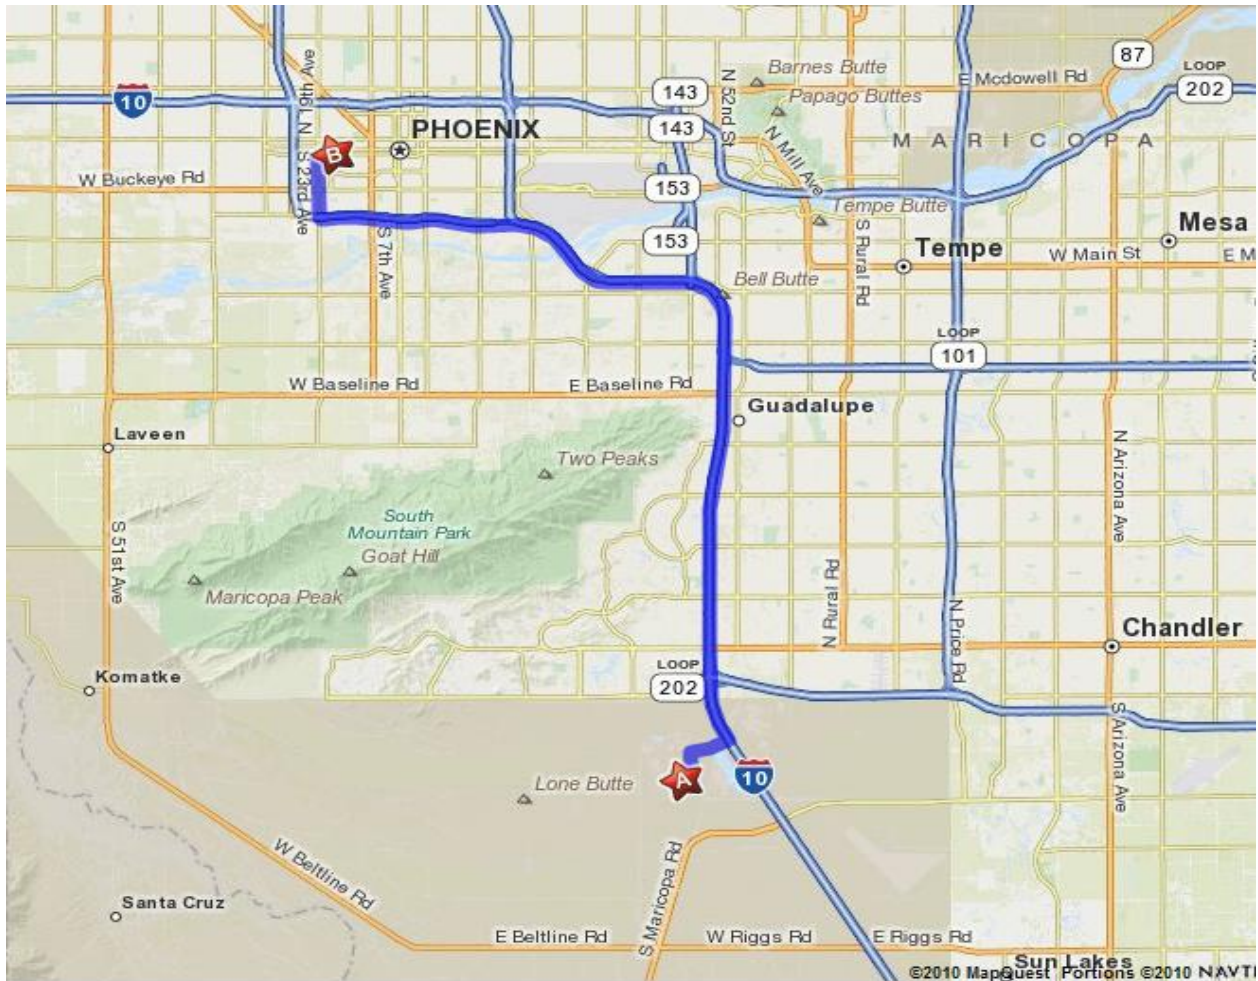

# Veteran Ride

## Directions

<b>A</b>	<b>Start at 5550 W Wild Horse Pass Rd, Chandler, AZ 85246</b>	
1	Head northeast on <b>W Wild Horse Pass Blvd</b> (about 1 min)	0.3 miles
2	Merge onto <b>I-10 W</b> via the ramp on the Left toward Phoenix. (about 13 min)	12.9 miles
3	Merge onto <b>I-17 N / US-60 W</b> via Exit <b>150A</b> (about 4 minutes)	3.7 miles
4	Take Exit <b>197</b> toward <b>19<sup>th</sup> Ave</b> (about 1 minute)	0.3 miles
5	Turn Slight Left onto <b>W Maricopa Fwy</b> (less than 1 minutes)	0.0 miles
6	Turn Slight Right toward <b>US-60 W</b> (less than 1 minutes)	0.1 miles
7	Turn Slight Right onto <b>S 19<sup>th</sup> Ave</b> (about 2 minute)	1.2 miles
8	Turn Right onto <b>W Jefferson St</b> (about 1 minutes)	0.2 miles
9	Turn Left onto <b>S 17<sup>th</sup> Ave / CR-85</b> (less than 1 minutes)	0.1 miles
<b>B</b>	<b>Wesley Bolin Memorial Park (S 17<sup>th</sup> Ave, Phoenix AZ 85007)</b>	